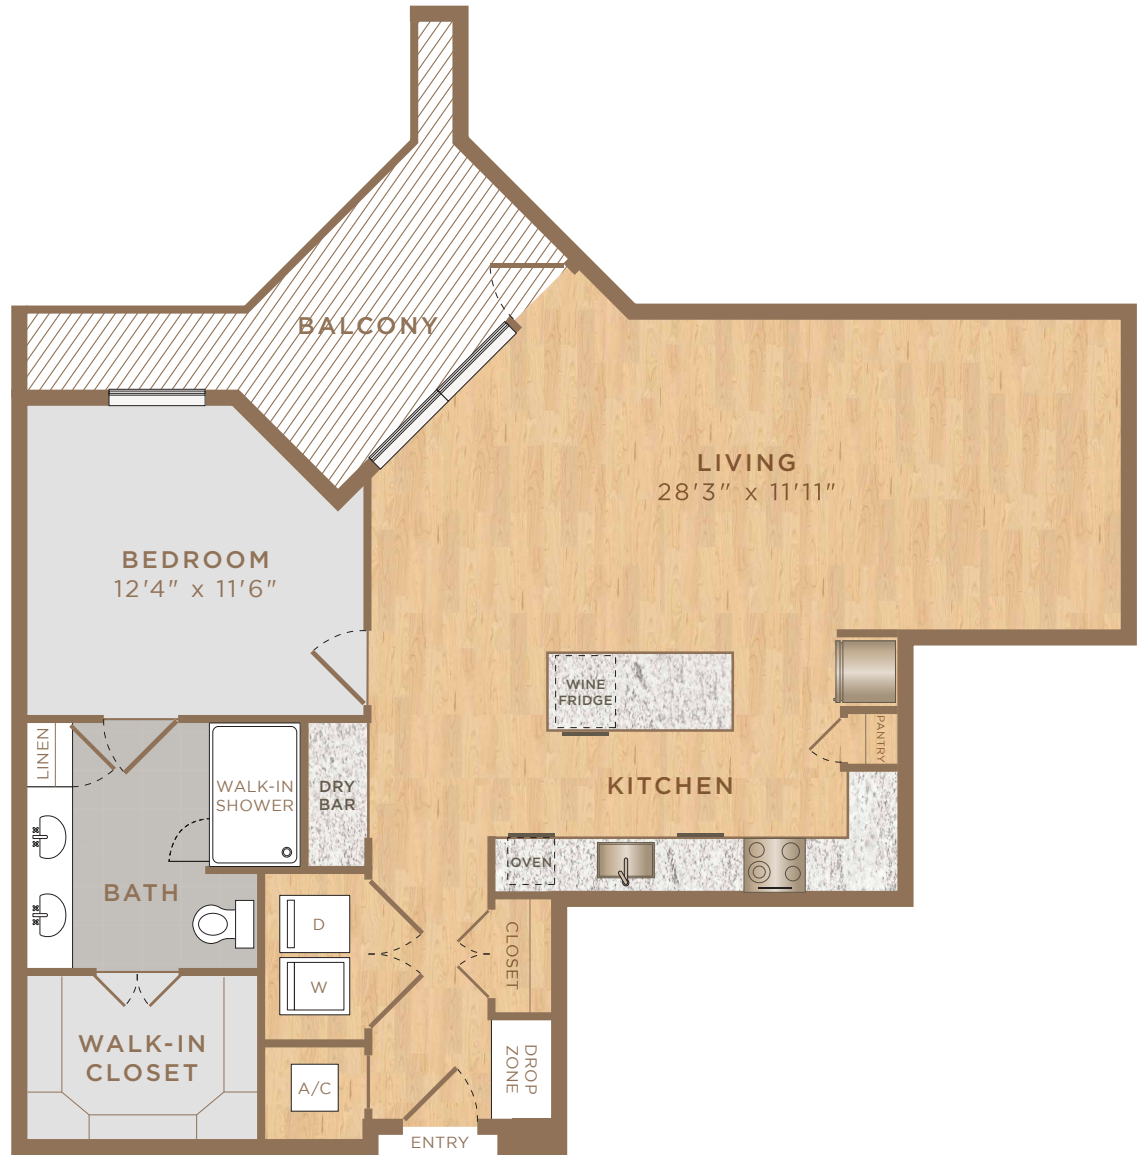

**A7**  
FLOOR PLAN

1  
BEDROOM

1  
BATH

1,061  
SQ FT

LEASING  
OFFICE:  
713.622.4000